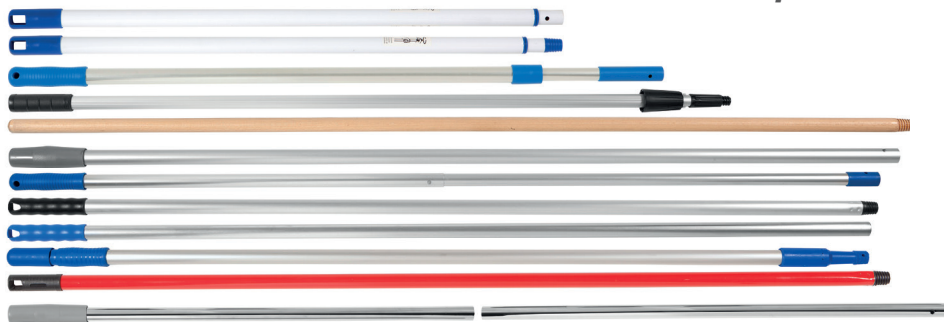

Mop e pinze / Mops and plastic mop-holders

4030
Mop cotone EXTRA
EXTRA cotton mop
gr 350-400-450-500

Manici e Aste telescopiche / Handles, Telescopic handles and poles

- 4016
- 4016/F
- 4426
- 32125
- 4019
- 4025
- 4021
- 4422
- 4421
- 4089
- 1058
- 4020

Strizzatori / Wringers

3000 Z
Strizzatore in plastica
Plastic wringer

Un'ampia gamma di strizzatori completamente inossidabili, di eccellente qualità, affidabilità e robustezza.

A wide range of rust-proof wringers of excellent quality, reliability and sturdiness.